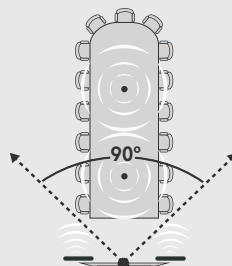

Rally Plus

UP TO 16 SEATS