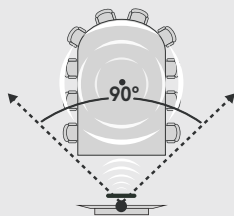

RIGHTSENSE TECHNOLOGIES AND DESIGN INNOVATIONS

Integrated Logitech RightSense technologies, built into Rally, automate a better user experience. RightSight perfectly auto-frames participants no matter their distance from the lens. RightLight prioritizes faces over environment to render natural-looking skin tones while RightSound enhances vocal clarity by suppressing background noise, auto-leveling voices, and focusing on active speakers to support better meetings.

RightSight

Logitech RightSight camera control technology automatically moves the lens and adjusts the zoom so no one gets left out of the picture. RightSight detects human figures, not just faces, to ensure that meeting participants remain in view and optimally framed on-screen.

RightLight

Logitech RightLight with Wide Dynamic Range (WDR) helps everyone look their best on camera, regardless of lighting conditions. RightLight reduces video noise, optimizes light balance, and fine-tunes color and saturation for natural results across all skin tones.

RightSound

Logitech RightSound is a suite of audio processing technologies and design innovations that deliver enterprise-class sound to video conferences. Optimized for the human voice, RightSound reduces unwanted vibrations and noise, and zeroes in on the active speaker to convey their every word with remarkable clarity.

ROOM SETUP DIAGRAMS

Rally

UP TO 10 SEATS